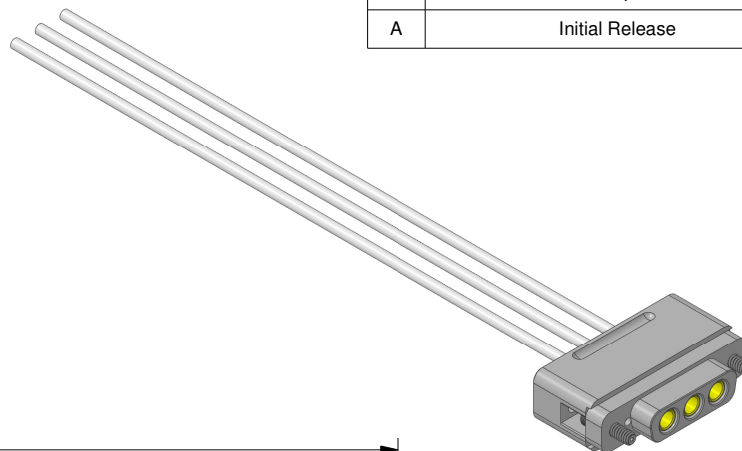

Notes

1. D-Type Peek Connector on one end, 3 Power Sockets (Female). Kapton Cable.

Rev.	Description	Date	Made By	Approval
A	Initial Release	1/8/2026	Farrell	

Part Number	Model	Dimension A
100950	15KAP-3P-19SC	19.0"
100951	15KAP-3P-39SC	39.0"