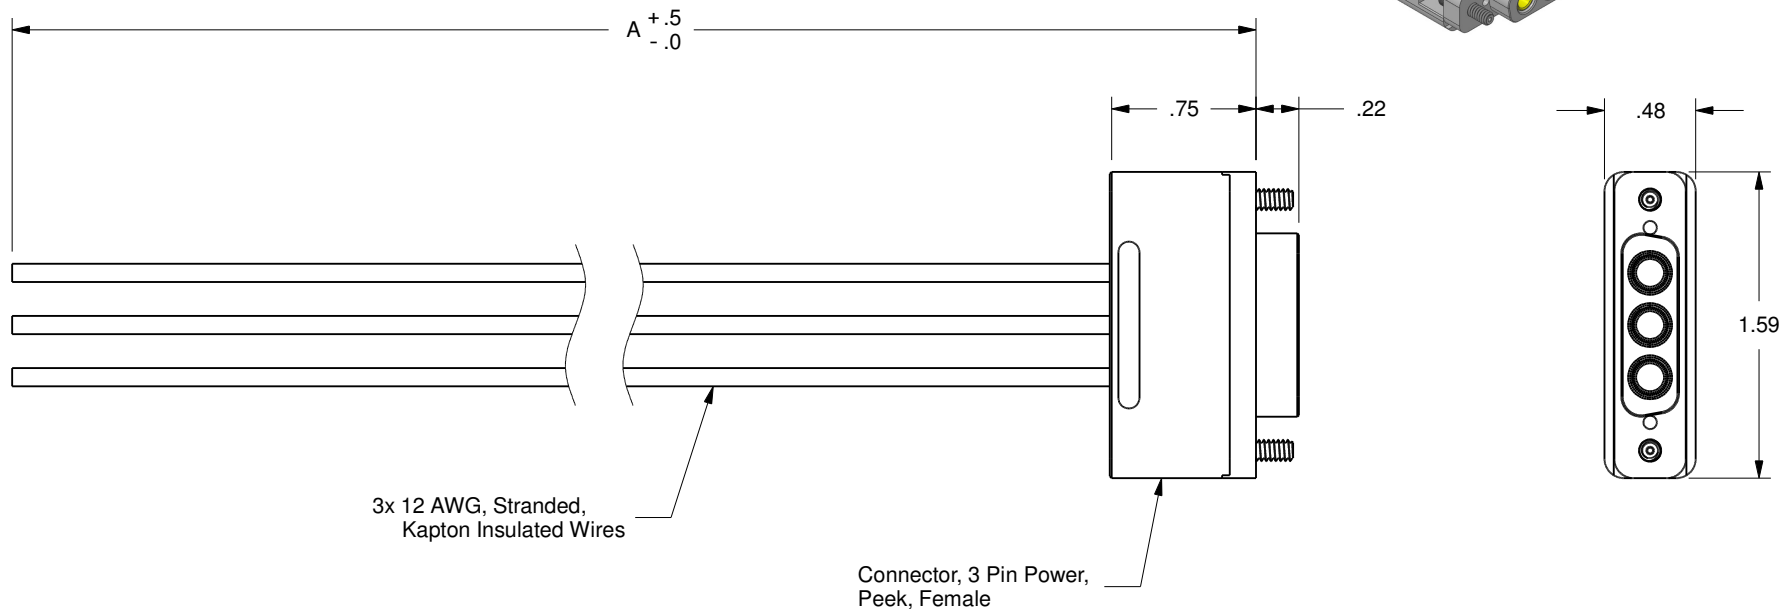

Notes

1. D-Type Peek Connector on one end, 3 Power Sockets (Female). Kapton Cable.

Rev.	Description	Date	Made By	Approval
A	Initial Release	1/8/2026	Farrell	

Part Number	Model	Dimension A
100950	15KAP-3P-19SC	19.0"
100951	15KAP-3P-39SC	39.0"